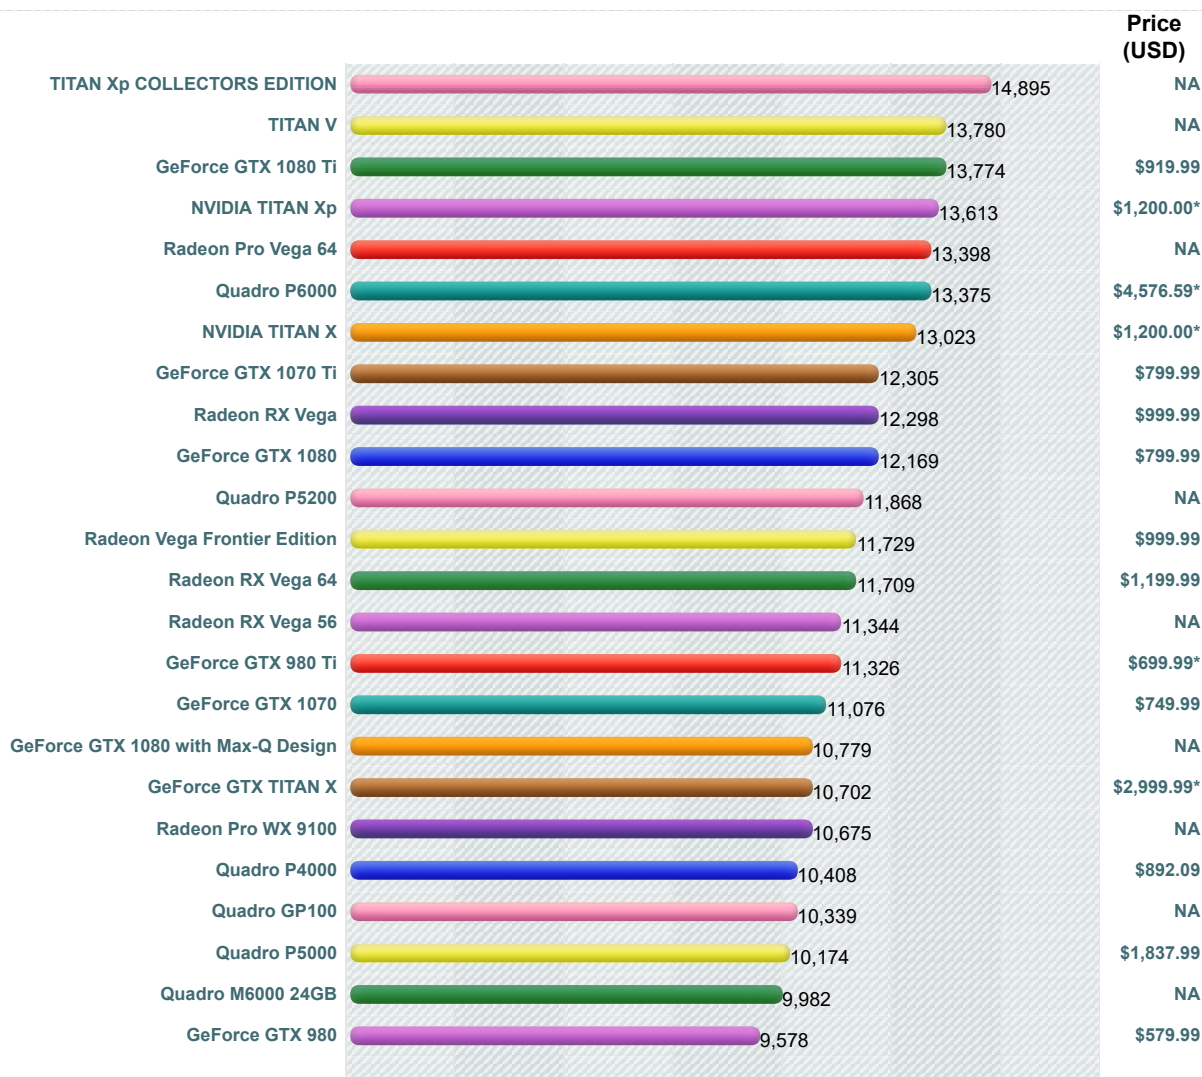

Home » Video Card Benchmarks » High End Video Cards

CPU Benchmarks **Video Card Benchmarks** Hard Drive Benchmarks RAM PC Systems Android iOS / iPhone

Videocard Benchmarks

Over 800,000 Video Cards Benchmarked

----Select A Page ----

How does your Video Card compare?

Add your card to our benchmark charts with **PerformanceTest V9!**

High End Video Card Chart

This chart made up of thousands of **PerformanceTest** benchmark results and is updated daily with new graphics card benchmarks. This high end chart contains high performance video cards typically found in premium gaming PCs. Recently introduced ATI video cards (such as the ATI Radeon HD) and nVidia graphics cards (such as the nVidia GTX and nVidia Quadro FX) using the PCI-Express (or PCI-E) standard are common in our high end video card charts.

G3D Mark | Price Performance

(Click to select desired chart)

PassMark - G3D Mark High End Videocards - Updated 6th of February 2018