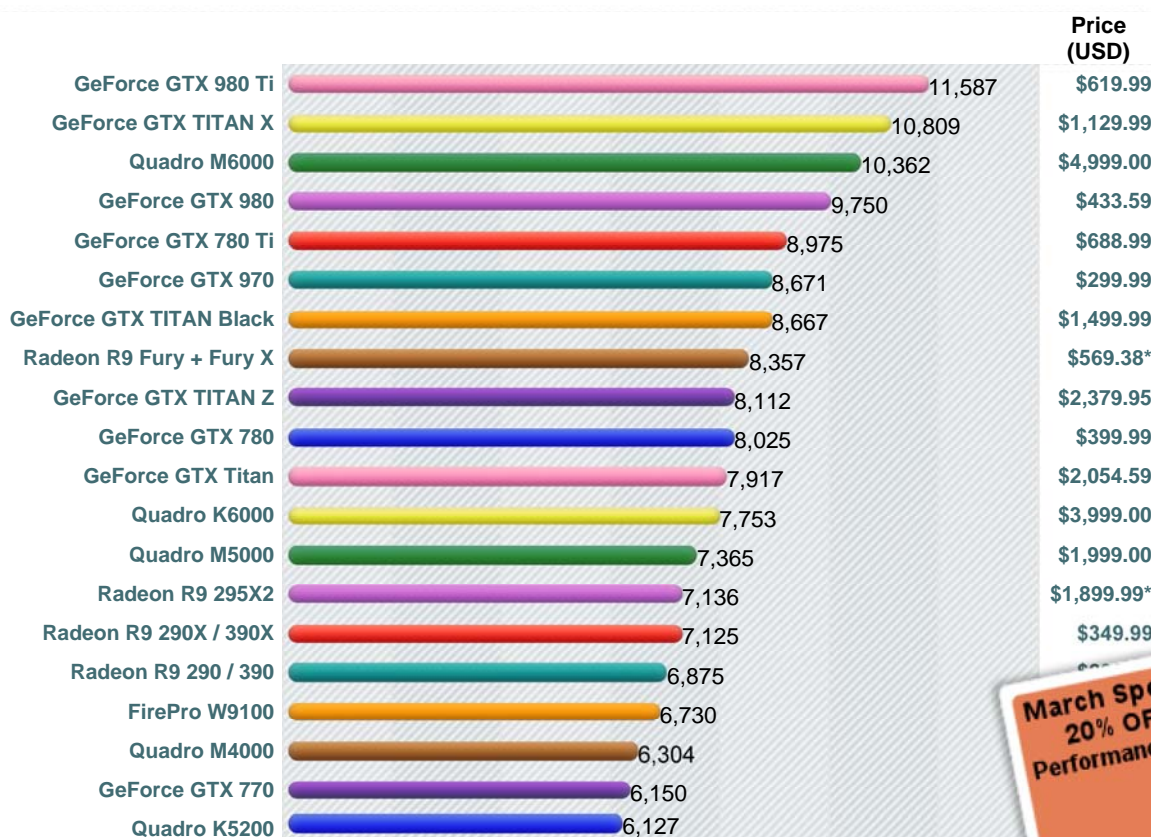

PassMark - G3D Mark High End Videocards - Updated 15th of March 2016

March Special
20% OFF
PerformanceTest