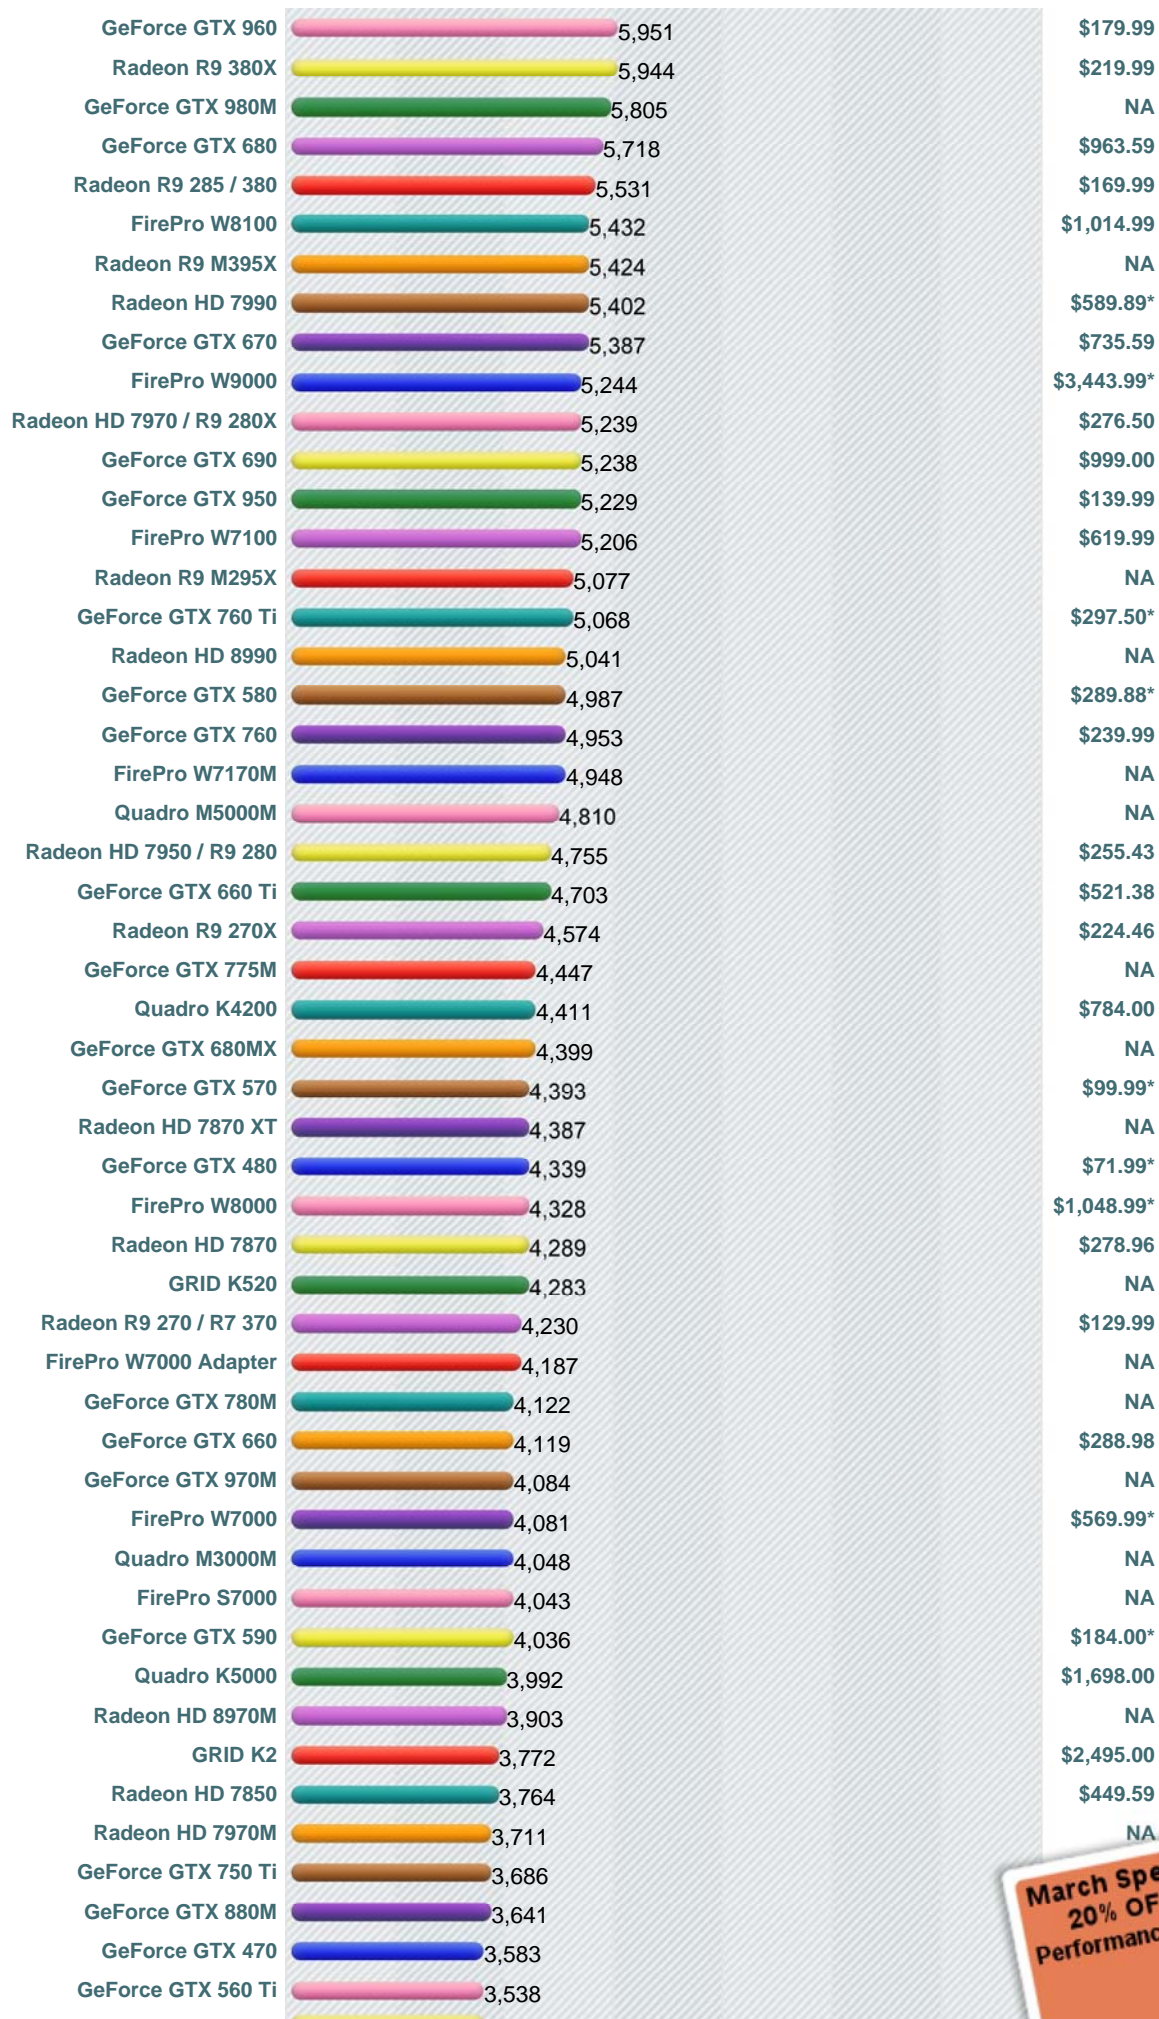

March Special
20% OFF
PerformanceTest